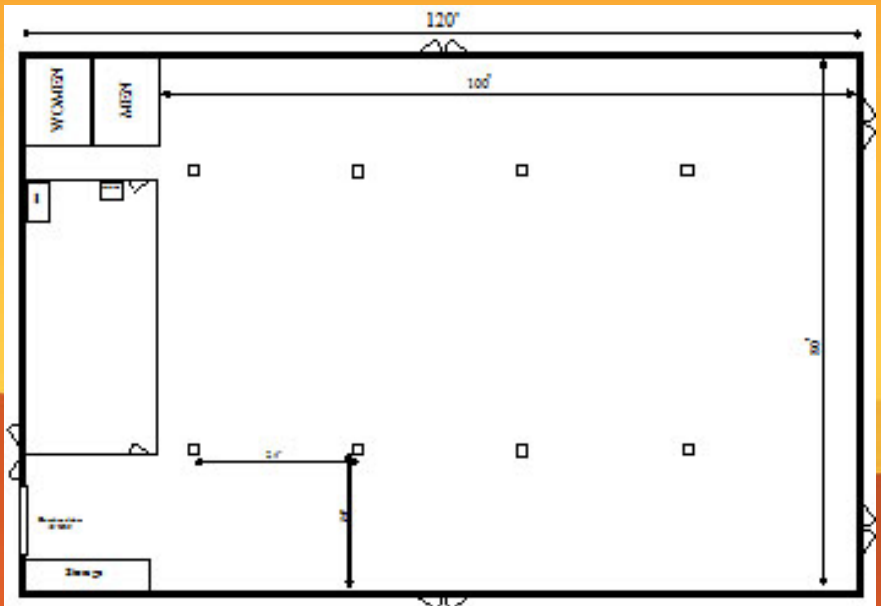

MO-Ag Theatre
Fully Climitized
9,600 sq. ft
110V Electrical Hook-ups
Office; Storage Room
Restrooms
10' x 9.5' Overhead Door

MO-AG THEATRE