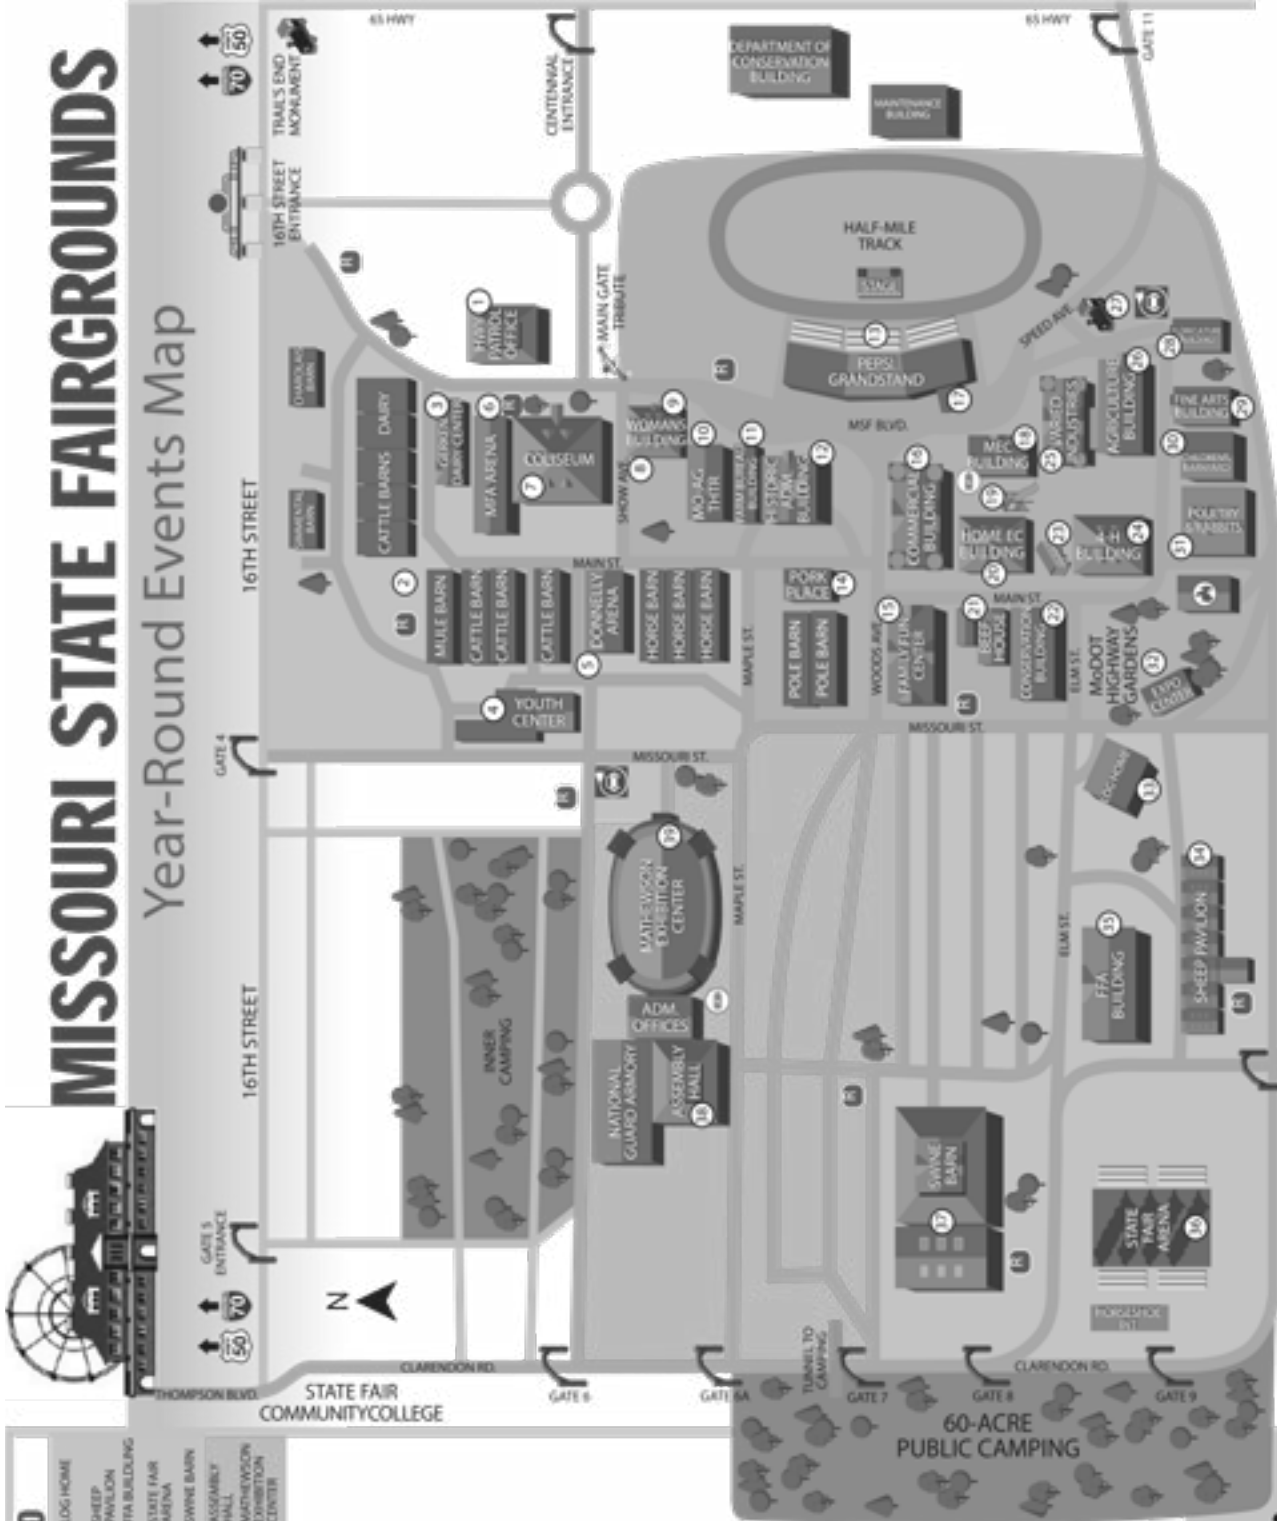

MISSOURI STATE FAIRGROUNDS

Year-Round Events Map

envision
YOUR EVENT

1. **GUEST SERVICES**
2. 1 FIRE HOUSE
   - 2 RESTROOMS (Several)
   - 3 MOBILE CHARGE STATION
   - 4 CAR CHARGING SYSTEM

WWW.MOSTATEFAIRGROUNDS.COM