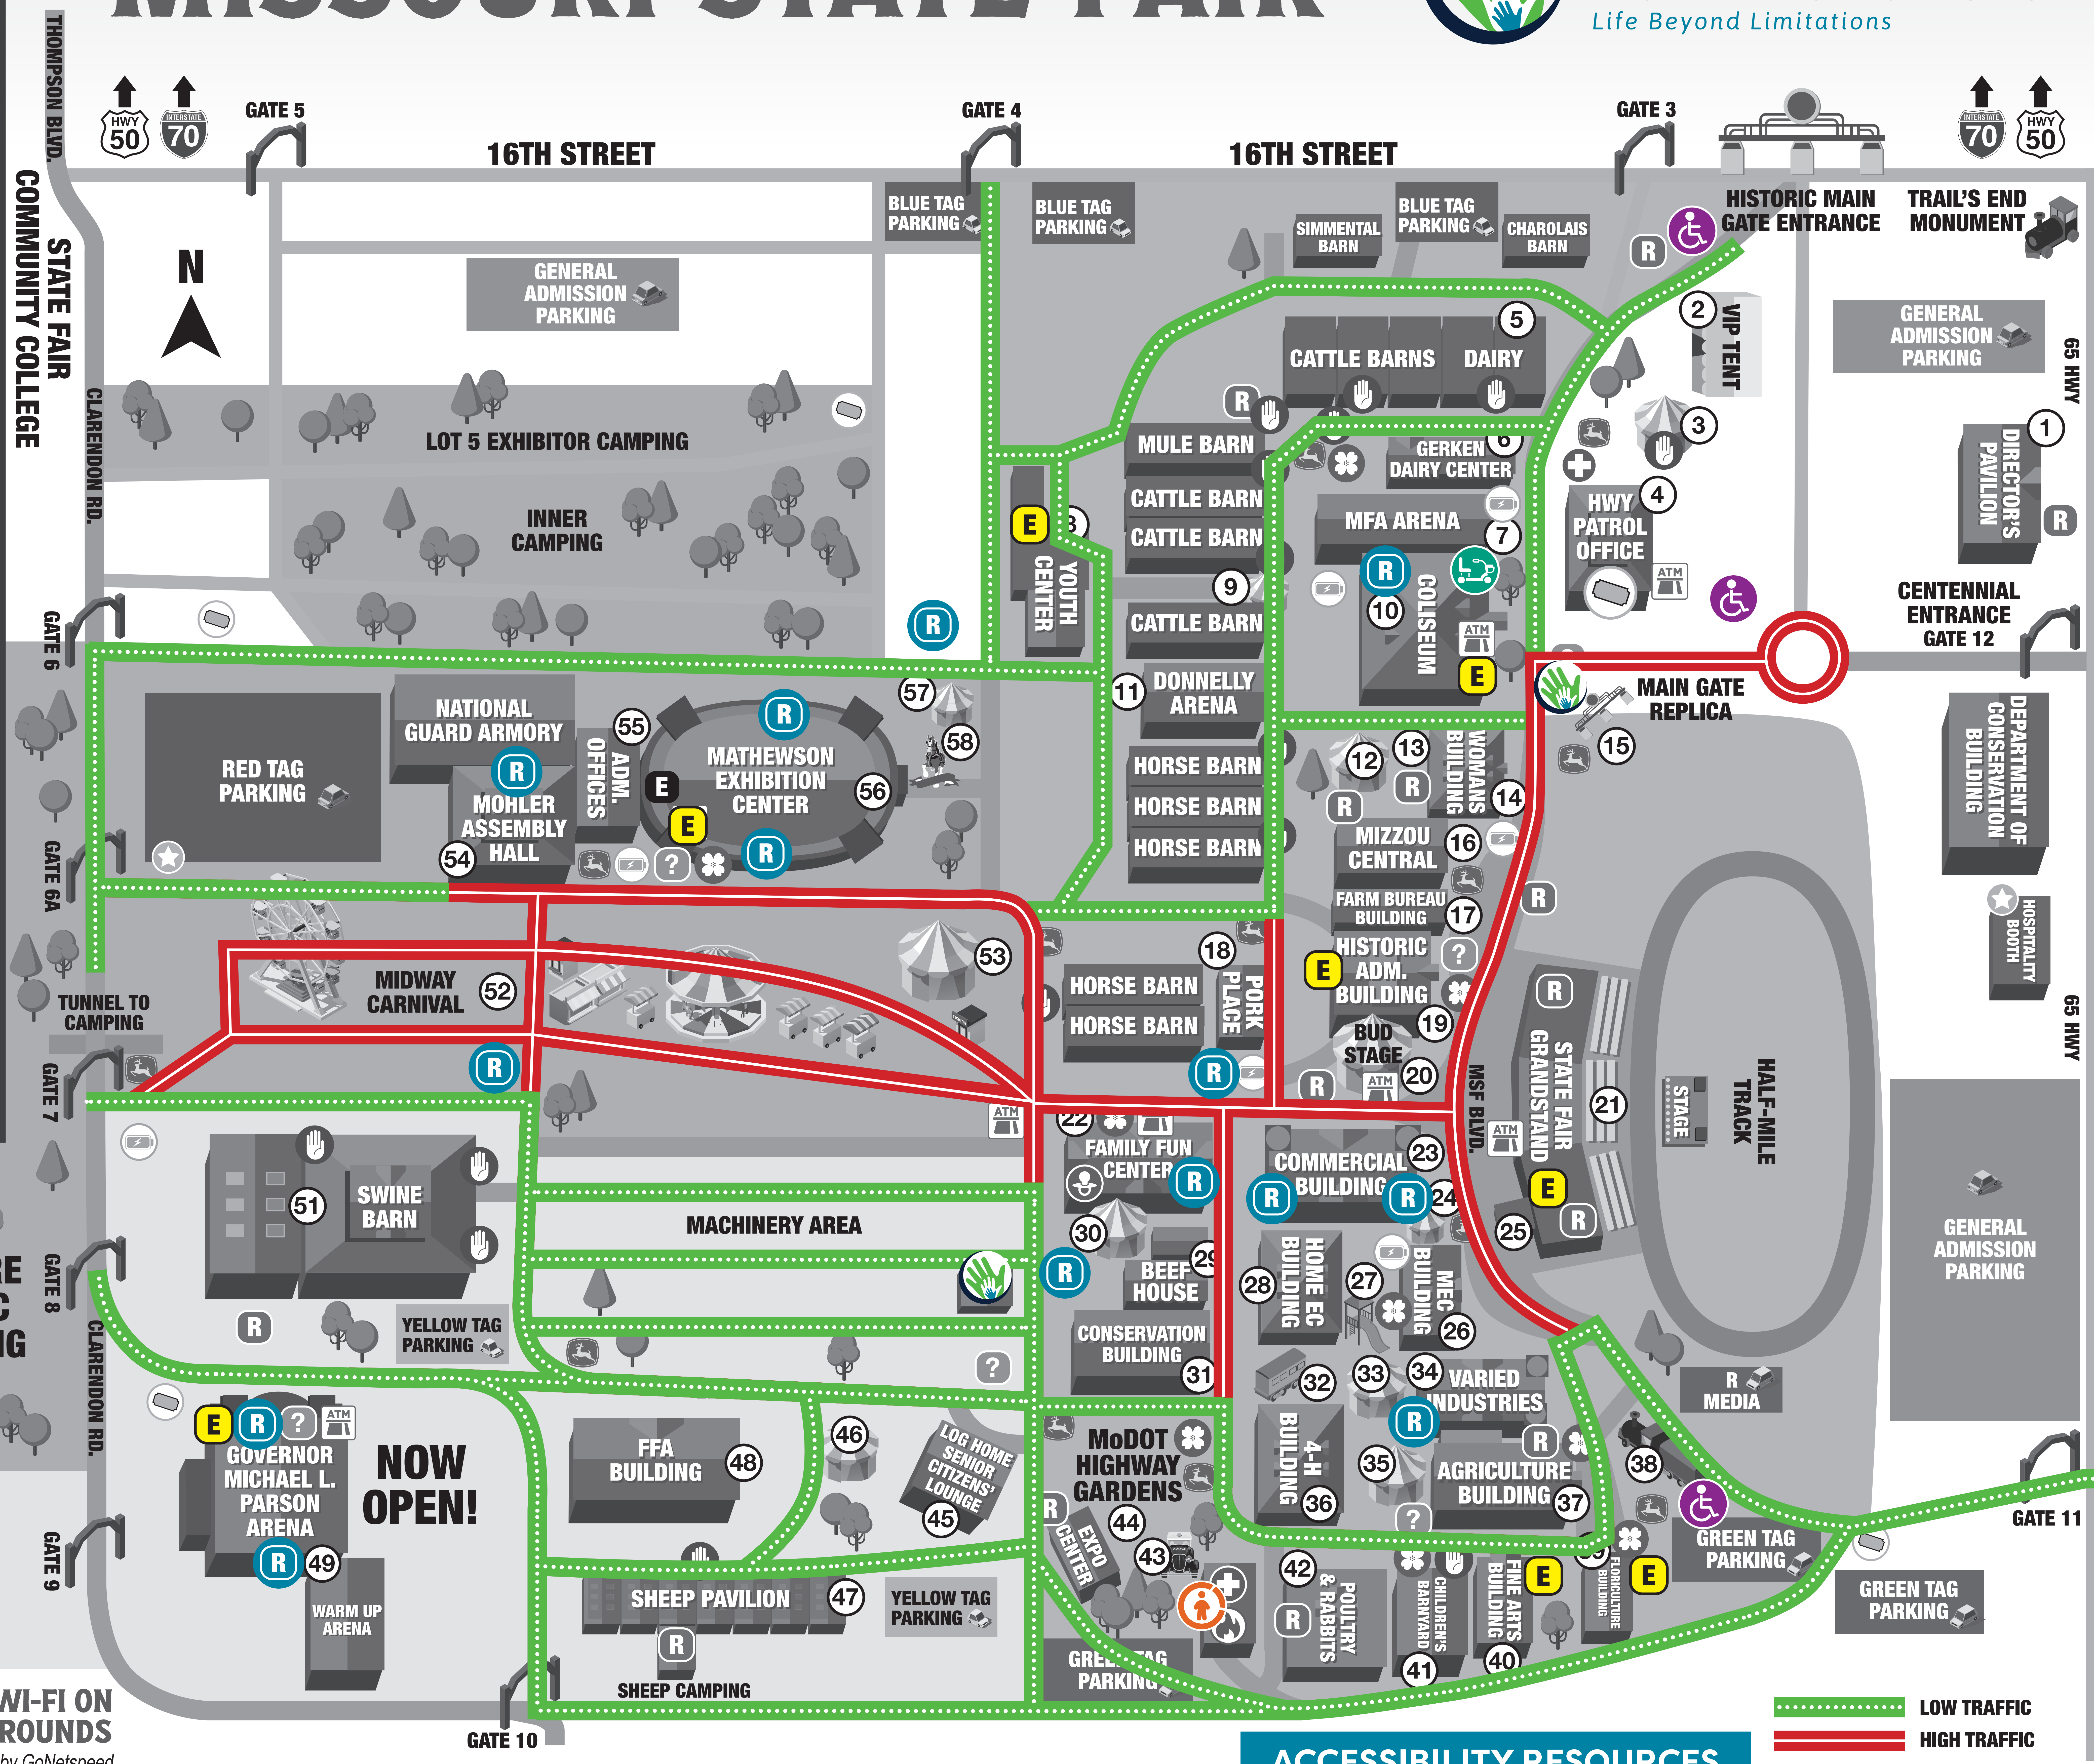

★ LEGEND ★

- 1 DIRECTOR'S PAVILION
- 2 VIP TENT
- 3 PIG RACES
- 4 HIGHWAY PATROL OFFICE
- 5 DAIRY BARN
- 6 GERKEN DAIRY CENTER
- 7 MFA ARENA
- 8 DR. TAYLOR WOODS YOUTH CENTER
- 9 BART'S BARN
- 10 COLISEUM
- 11 DONNELLY ARENA
- 12 PETTING ZOO
- 13 MUSEUM ENTRANCE
- 14 WOMANS BUILDING/DNR
- 15 MAIN GATE REPLICA
- 16 MIZZOU CENTRAL/MO-AG THEATRE
- 17 FARM BUREAU BUILDING
- 18 PORK PLACE
- 19 HISTORIC ADMINISTRATION BUILDING
- 20 BUDWEISER STAGE
- 21 STATE FAIR GRANDSTAND
- 22 FAMILY FUN CENTER
- 23 COMMERCIAL BUILDING
- 24 WINE TENT
- 25 BOX OFFICE
- 26 MEC BUILDING/MEDIA CENTER
- 27 KIDS ZONE
- 28 HOME EC BUILDING
- 29 BEEF HOUSE & SHOWCASE
- 30 TOUCHSTONE ENERGY STAGE
- 31 CONSERVATION BUILDING
- 32 40 & 8 RAILROAD CAR
- 33 KIDS STAGE
- 34 VARIED INDUSTRIES BUILDING
- 35 SEA LION SPLASH
- 36 4-H BUILDING
- 37 AGRICULTURE BUILDING
- 38 FRISCO ENGINE DISPLAY
- 39 FLORICULTURE BUILDING
- 40 FINE ARTS BUILDING
- 41 CHILDREN'S BARNYARD
- 42 POULTRY & RABBITS
- 43 OTTO THE TALKING CAR
- 44 MODOT HIGHWAY GARDENS & EXPO CENTER
- 45 LOG HOME SENIOR CITIZENS' LOUNGE
- 46 SUPERIOR SLEEP STAGE
- 47 SHEEP PAVILION
- 48 FFA BUILDING
- 49 GOVERNOR MICHAEL L. PARSON ARENA
- 50 LOT 9
- 51 SWINE BARN
- 52 MIDWAY CARNIVAL
- 53 ANASTASINI CIRCUS
- 54 MOHLER ASSEMBLY HALL
- 55 ADMINISTRATION OFFICES
- 56 MATHEWSON EXHIBITION CENTER
- 57 BLACKSMITH DEMOS
- 58 CLYDESDALES

WELCOME TO THE 2026 MISSOURI STATE FAIR

CENTER FOR HUMAN SERVICES
Life Beyond Limitations

FREE WI-FI ON FAIRGROUNDS
Sponsored by GoNetspeed

ACCESSIBILITY RESOURCES

GUEST SERVICES

- ADMISSION TICKET BOOTH
- ATM
- HOSPITALITY BOOTH
- FIRE DEPARTMENT
- BABY FEEDING/CHANGING AREA
- MOBILE CHARGE STATION
- PHOTO STATION
- RESTROOMS
- TRAM STOP
- INFORMATION CENTER
- FIRST AID STATION
- FREE ENTERTAINMENT
- HANDWASHING STATION