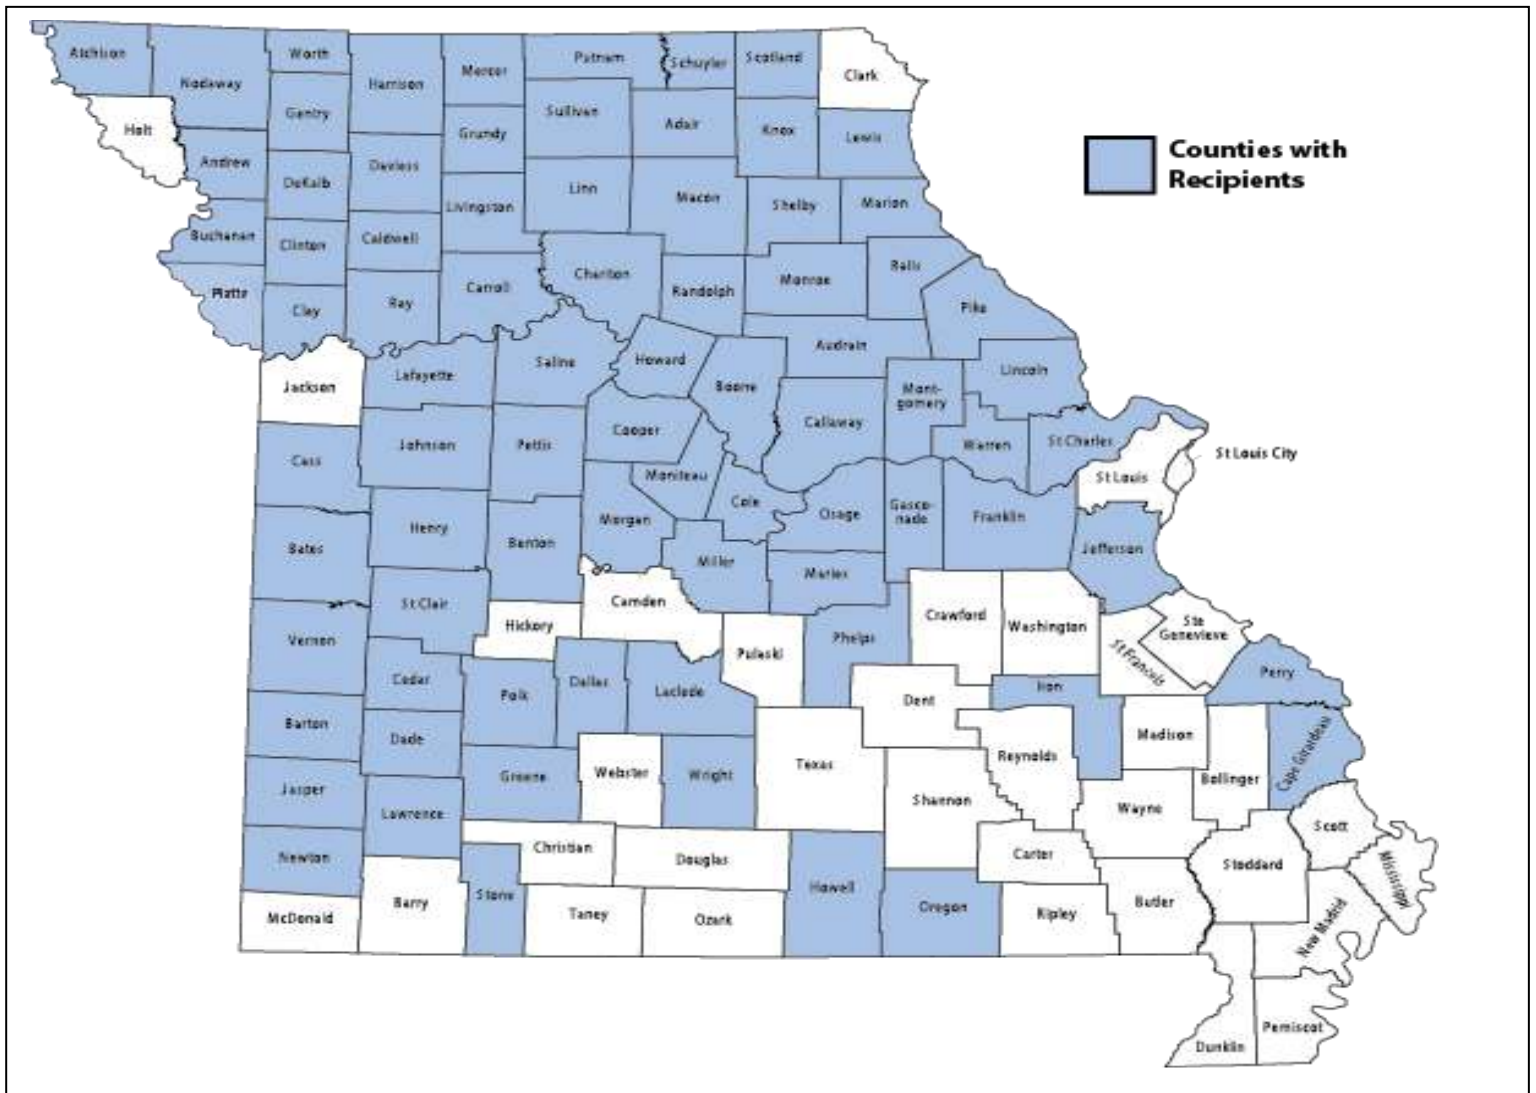

Petey's Ice Cream

Two and a Half Men Concessions

Western Emporium

Creative Signs by R&H

State Fair Corn Dog

Missouri State Fair Youth in Agriculture Scholarship Recipients 1992-2021

Grand Total Awarded:
761 Scholarships totaling \$875,000