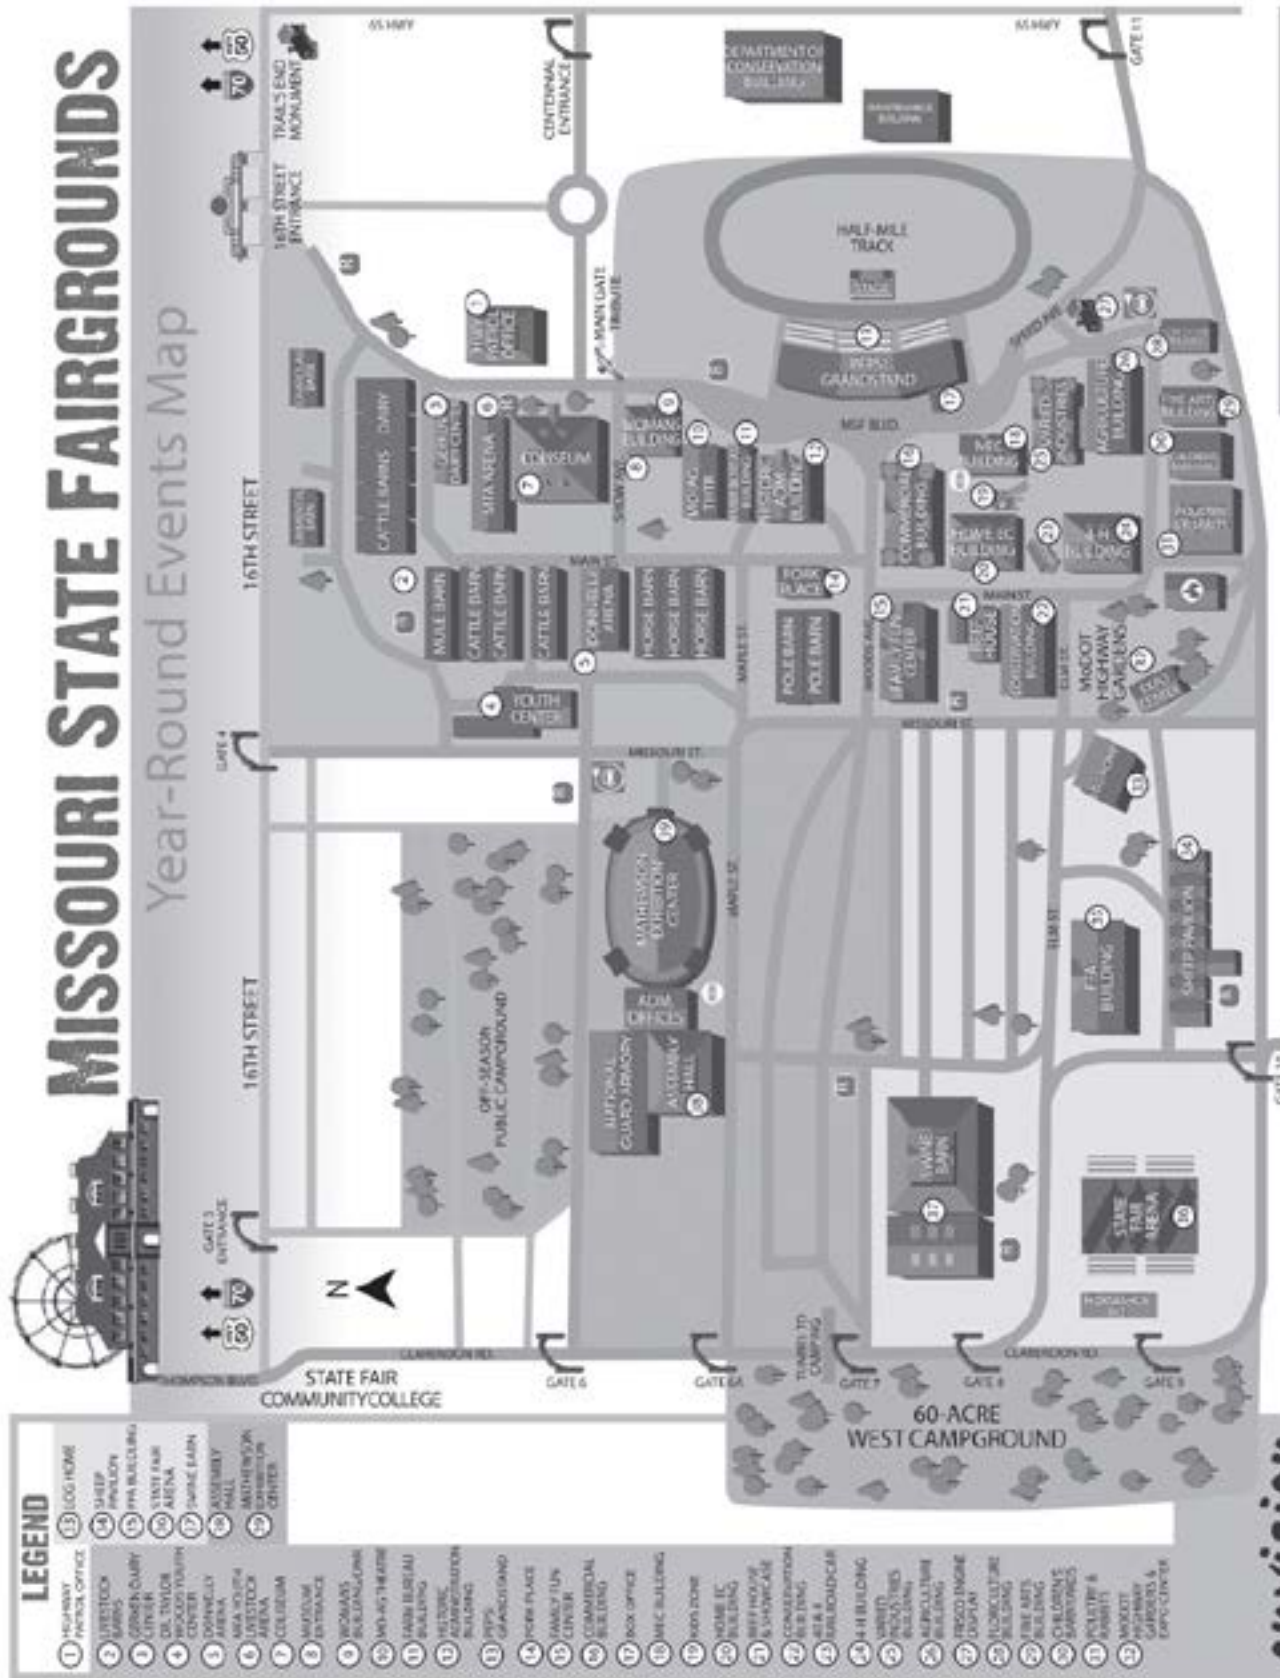

# MISSOURI STATE FAIRGROUNDS

## Year-Round Events Map

### LEGEND

- 1 HIGHWAY PATROL OFFICE
- 2 LIVESTOCK BARRIS
- 3 WOMEN QUARTERS
- 4 DL TAYLOR WOODS YOUTH CENTER
- 5 DONNELLY ARENA
- 6 LIVESTOCK ARENA
- 7 CELESIUM
- 8 MUSEUM ENTRANCE
- 9 ROMANS BUILDING
- 10 MOUNTAIN THEATRE
- 11 FARM BUREAU BUILDING
- 12 HISTORIC ADMINISTRATION BUILDING
- 13 PETS GRANDSTAND
- 14 POWER PLACE
- 15 FAMILY FUN CENTER
- 16 COMMERCIAL BUILDING
- 17 ROCK OFFICE
- 18 MEC BUILDING
- 19 HOON ZONE
- 20 HOME EC BUILDING
- 21 BEEF HOUSE & SHOWCASE BUILDING
- 22 CONSERVATION AREA & BUILDING
- 23 BUILDING-CAR
- 24 H BUILDING
- 25 WREATH PRODUCE BUILDING
- 26 AGRICULTURE BUILDING
- 27 FRODO ENGINE DISPLAY
- 28 FUSION CULTURE BUILDING
- 29 FINE ARTS BUILDING
- 30 CHILDREN'S BARNYARDS
- 31 POLYMER & BARNITY
- 32 WOODS HIGHWAY GARDENS & EXPO CENTER
- 33 LOG HOME
- 34 SHEEP PENNYON
- 35 PFA BUILDING
- 36 STATE FAIR ARENA
- 37 JUBILEE FAIR CENTER
- 38 ASSEMBLY HALL
- 39 MATHENSON EXHIBITION CENTER

**envision**  
YOUR EVENT

**GUEST SERVICES**

- FREE HOUR
- MOBILE CHARGE STATION
- RESTROOMS (Gender)
- CAR CHARGING STATION

[WWW.MOSTATEFAIRGROUNDS.COM](http://WWW.MOSTATEFAIRGROUNDS.COM)